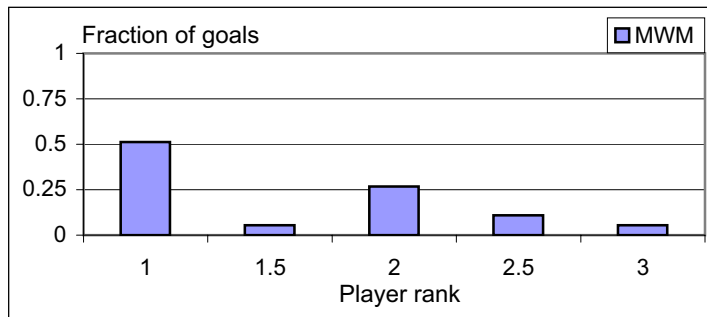

*Note: game times

8.5 = 8:30; 9.5 = 9:30

Goals by Ranking

Winter 2006-2007

March 21st, 2007

Goals are normalized by the number of players at each rank level.

AAMHL Goals by player

Winter 2006-2007