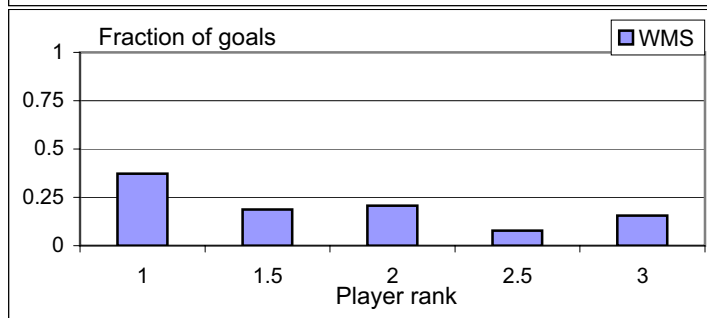

*Note: game times

8.5 = 8:30; 9.5 = 9:30

Goals by Ranking

Winter 2006-2007

March 21st, 2007

Goals are normalized by the number of players at each rank level.

AAMHL Goals by player

Winter 2006-2007